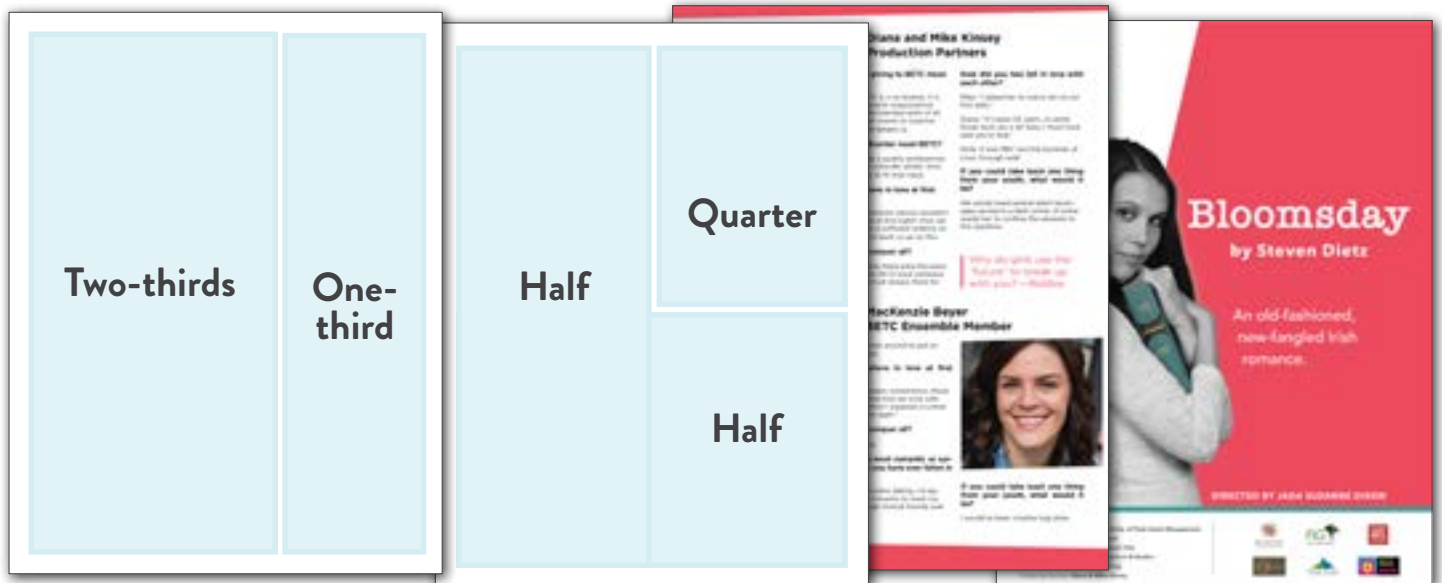

Contact Director of Development Margot Crowe at margot@betc.org
2590 Walnut St. #1, Boulder, CO 80302 | (303) 351-2382 | betc.org